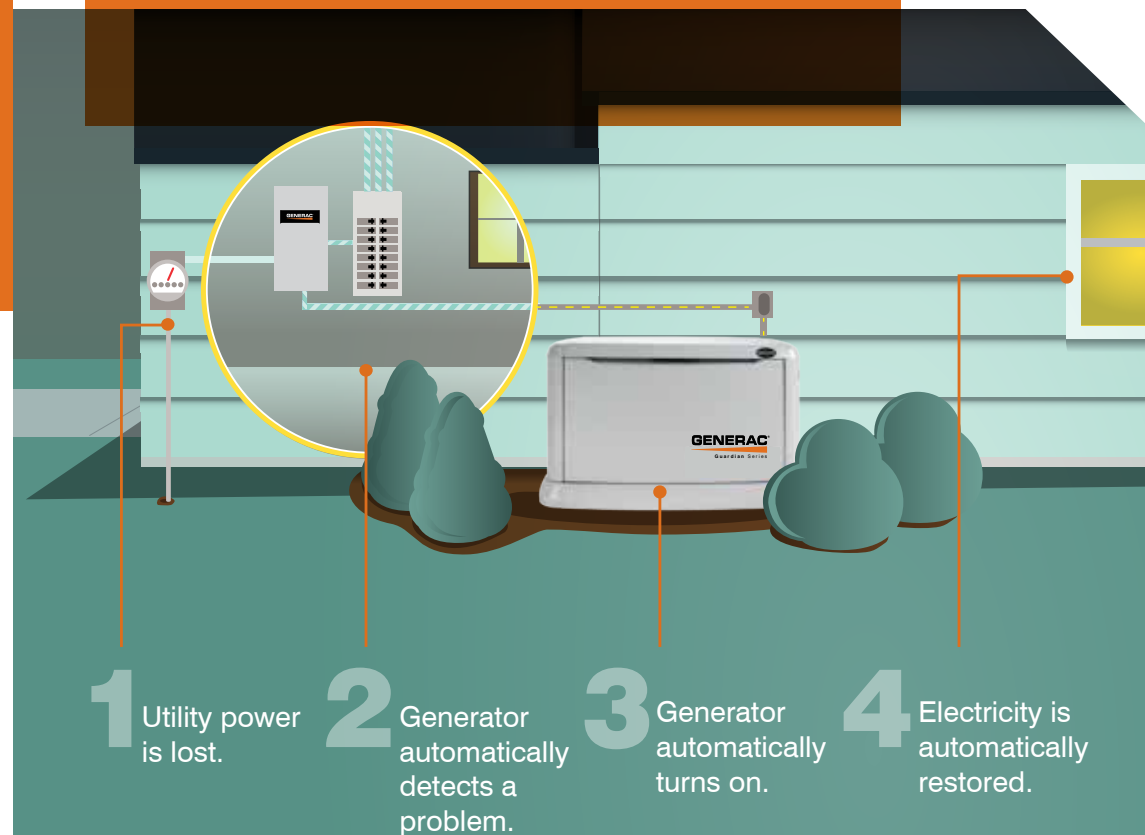

# CONTROL YOUR POWER. YOUR LIFE.™

Generac's standby generators provide the automatic backup power you need to protect your home and family during a power outage. Connected to your existing LP or natural gas fuel supply, it kicks in within seconds of determining power loss—automatically—and runs for as long as necessary until utility power returns. Generac's Guardian Series lets you control your power, so life can go on.

## HOW IT WORKS

If your power goes out, your generator comes on – automatically. **It's really that simple.**

The generator system consists of a generator and transfer switch. The generator sits outside of your home or business just like a central air conditioner, while the transfer switch is located next to the main breaker box, and in some cases replaces it entirely.