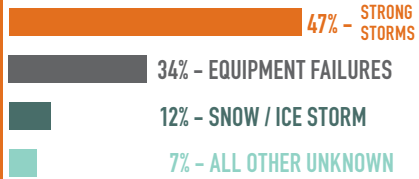

**TOP CAUSES FOR POWER OUTAGES**

Source: Generac Power Outage Explorer 2014

**THE GENERAC  
PROMISE**

Generac invented the home standby generator category in 1977, and we still engineer and build them right here in Wisconsin. With over a million square feet of vertically integrated manufacturing and distributing space we are able to meet the needs of our customers.

Power outages do not always occur during normal working hours- that is why we have implemented a 24/7-365 customer care call center right here in Wisconsin. That means we are standing by 24/7, every minute of every day to answer your calls.